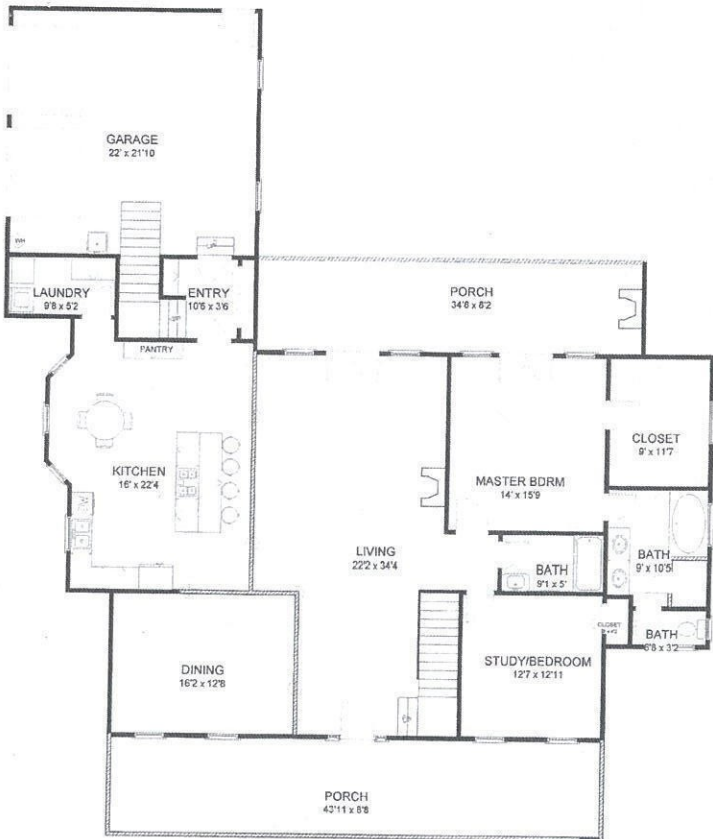

Magnolia

LIVING AREA
2068 sq ft
MAGNOLIA 441